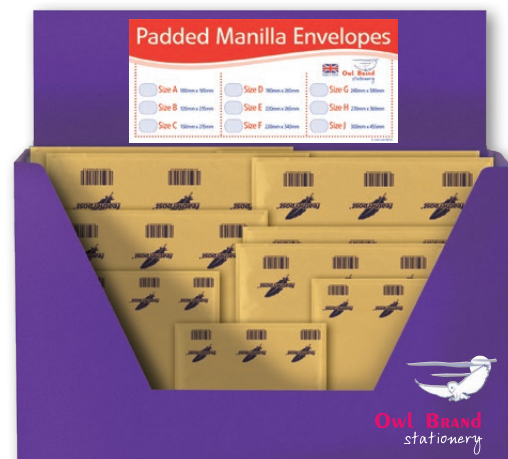

C5 SELF-SEAL MANILLA
154043
RRP **£0.99**

C4 BOARD BACK ENVELOPES
154044
RRP **£0.35**

C5 BOARD BACK ENVELOPES
154045
RRP **£0.25**

ENVELOPE SELECTION CABINET
50 manilla padded envelopes
5 x size A, B, C, D, E, F, H, J • 10 x size G
154046
RRP **£0.00**