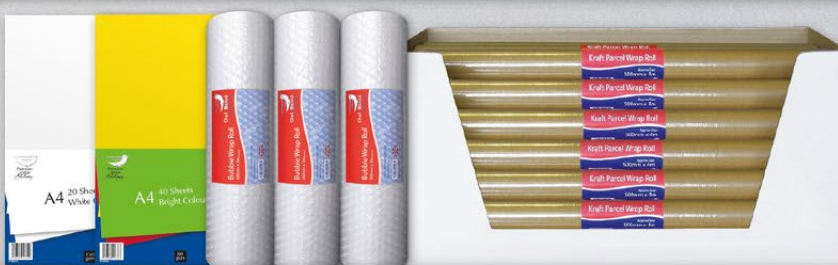

Owl Brand
stationery

**‘Your one stop
stationery
supplier.’**

**Quality and
price assured !**

Call us today on:

01603 486900

**COLMAN
GROUP**

The Colman Group, Unit C4, Pinetrees Business Park, Norwich NR7 9BB
T: 01603 486900 | E: info@colmangroup.com | www.colmangroup.com