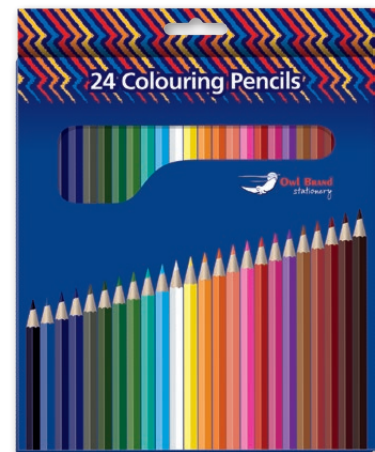

A4 SINGLE STUD WALLET
SPVS114
RRP **£0.49**

A4 DESIGNER STUD WALLET
SPVS113
RRP **£0.79**

A4+ EDGE DOUBLE STUD WALLET
SPVS116
RRP **£0.99**

4 RETRACTABLE BALLPENS
SPVS063 RRP £0.99

10 BALLPENS ASST COL
SPVS064 RRP £0.99

5 BALLPENS BLACK
SPVS065 RRP £0.69

5 BALLPENS BLUE
SPVS066 RRP £0.69

3 GEL PENS
SPVS067 RRP £0.99

2 HIGHLIGHTERS
SPVS068 RRP £0.99

PERMANENT MARKER
SPVS069 RRP £0.69

3 PERMANENT MARKERS
SPVS070 RRP £0.99

4 AUTOMATIC PENCILS
SPVS071 RRP £0.99

6 RUBBER TIP HB PENCILS
SPVS072 RRP £0.89

PENCIL SET
SPVS073 RRP £0.99

ERASER & TWIN HOLE SHARPENER
SPVS074 RRP £0.69

12 HALF LENGTH COLOUR PENCILS
SPVS075 RRP £0.69

12 FULL LENGTH COLOURING PENCILS
SPVS077 RRP £0.99

24 FULL LENGTH COLOURING PENCILS
SPVS076 RRP £1.49

**QUALITY STATIONERY
AT A GREAT PRICE!
PERFECT FOR THE HOME,
SCHOOL OR OFFICE**

Owl Brand
stationery

**26/6 STAPLES
X 2000**
SPVS103 RRP **£0.69**

**MINI STAPLER + 26/6
STAPLES X 1000**
SPVS101 RRP **£1.25**